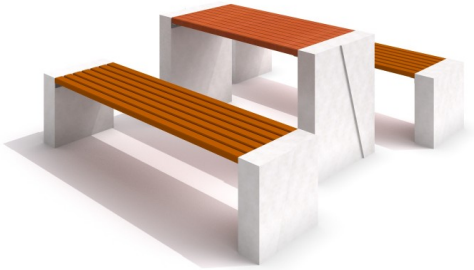

# DECO white concrete table 02

Code: IP-4359

Social-emotional

Socialisation

Sitting

Resting

## Description

A set consisting of two benches and a table:

- **DECO concrete bench 10**
- **DECO white concrete table 01**

Deco concrete table and benches available in 2 colors **WHITE** and **GRAY**. The set keeps the modern and fresh look of urban furniture and urban space by using simple, light and smooth concrete forms in hand with wood.

## Product details

- Dimensions a set (LxWxH): 2,10 x 1,90 x 0,75 m
- Dimensions a bench (LxWxH): 1,87 x 0,45 x 0,45 m
- Dimensions a table (LxWxH): 1,40 x 0,60 x 0,75 m
- Bench weight: 140 kg
- Table weight: 200 kg

## Materials

The construction a set is made of white or grey deco concrete. The top and seats made is wooden.

All images are for illustration purpose only and may vary from the actual product.