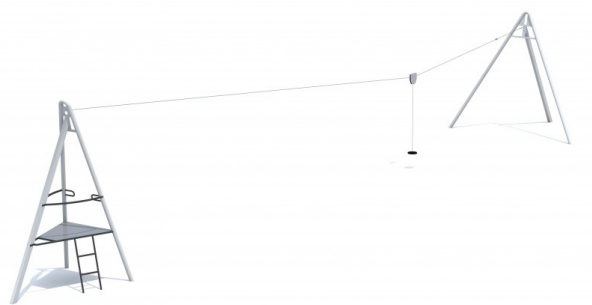

ASPEN 20m

Code: GM2001-20

Physical

Social-emotional

Cognitive

Socialisation

Riding

Balancing

Description

20m long cableway with starting platform. Color of construction is grey and color of seat is black. Starting platform consists of aluminium floor, stairs and 2 handles.

Playground device consists of

- 1x seat
- 1x line
- 2x 3-legs towers connected with each other by the line

Product details

- Dimensions (LxWxH): 23,62 x 4,01 x 3,85 m
- Safety area: 24,0 x 4,45 m
- Free fall height: 1,3 m
- Certificate confirming compatibility with norm EN 1176

Materials

Construction made of galvanized steel and powder painted. The floor of starting platform made of aluminium. The entrance ladder to the platform made of galvanized steel and powder painted. Metal line. Seat with diameter 255mm, made of EPDM rubber with aluminium plate inside suspended on galvanized chain. Metal trolley made of stainless steel.