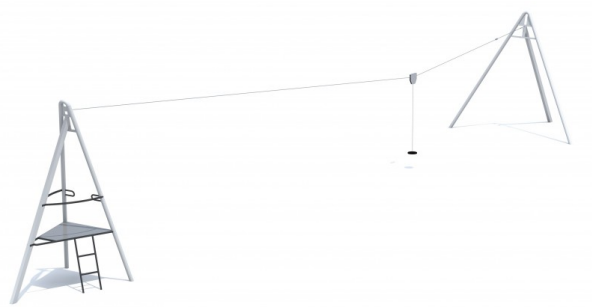

ASPEN 30m

Code: GM2001-30

Physical

Social-emotional

Cognitive

Socialisation

Riding

Balancing

Description

30m long cableway with starting platform. Color of construction is grey and color of seat is black. Starting platform consists of aluminium floor, stairs and 2 handles.

Playground device consists of

- 1x seat
- 1x line
- 2x 3-legs towers connected with each other by the line

Product details

- Dimensions (LxWxH): 34,01 x 4,30 x 4,35 m
- Safety area: 34,5 x 4,45 m
- Free fall height: 1,80 m
- Certificate confirming compatibility with norm EN 1176

Materials

Construction made of galvanized steel and powder painted. The floor of starting platform made of aluminium. The entrance ladder to the platform made of galvanized steel and powder painted. Metal line. Seat with diameter 255mm, made of EPDM rubber with aluminium plate inside suspended on galvanized chain. Metal trolley made of stainless steel.