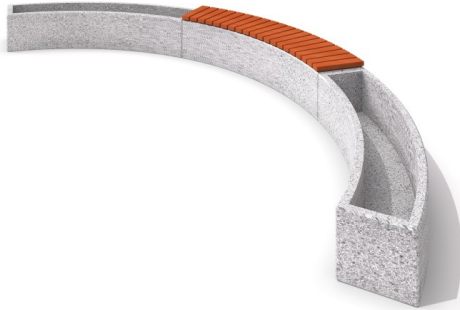

Concrete planter set with bench 05

Code: KT-05-CR-007

Social-emotional

Socialisation

Sitting

Resting

Description

Rinsed concrete bench available in 7 colours. The seat is made of wood. Bench in a shape of arc. Seat is made of wood. The bench is a good choice for comfortable and good looking urban furniture to park, estate etc. Construction of this bench makes the impression of light and aesthetic furniture, best for urban space.

Product details

- Dimensions (LxWxH): 5,11 x 3,00 x 0,46 m
- Arc length: 7,90 m
- Seat width: 0,45 m
- Weight: 1400 kg

* The color of the grit on the render corresponds to No. 3 (Premium) from the colour card.

Materials

2 arched planters KT-05-CR-002 made of concrete reinforced with steel and bench KT-01-CR-004 on a plan of circle (ca. 6 m. of diameter). Seat of the bench made of wood.

All images are for illustration purpose only and may vary from the actual product.