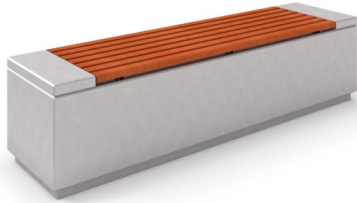

# DECO concrete bench 2

Code: ST-01-DCRB-002 / ST-01-DCRS-002

Social-emotional

Socialisation

Sitting

Resting

## Description

Deco concrete bench available in 2 colour versions: **WHITE** and **GREY** without backrest. The seat is made of wood. The bench keeps the modern and fresh look of urban furniture and urban space by using simple, light and smooth concrete forms in hand with wood.

White deco concrete bench 2 code: ST-01-DCRB-002

Grey deco concrete bench 2 code: ST-01-DCRS-002

## Materials

The basis of the bench is made of smooth decorate concrete available in 2 colour versions (white deco concrete or grey deco concrete). The seat can be made of 2 types of wood (spruce wood, exotic wood) available in 10 colours.