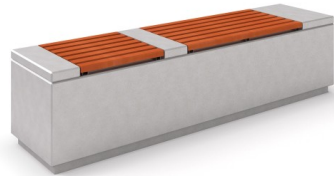

DECO concrete bench 3

Code: ST-01-DCRB-003 / ST-01-DCRS-003

Social-emotional

Socialisation

Sitting

Resting

Description

Deco concrete bench available in 2 colour versions: **WHITE** and **GREY** without backrest. The divided into two parts seat is made of wood. The bench keeps the modern and fresh look of urban furniture and urban space by using simple, light and smooth concrete forms in hand with wood.

White deco concrete bench 3 code: ST-01-DCRB-003

Grey deco concrete bench 3 code: ST-01-DCRS-003

Product details

- Dimensions: 2,0 x 0,5 x 0,5 m
- Weight: 1100 kg

Materials

The basis of the bench is made of smooth decorate concrete available in 2 colour versions (white deco concrete or grey deco concrete). The seat can be made of 2 types of wood (spruce wood, exotic wood) available in 10 colours.