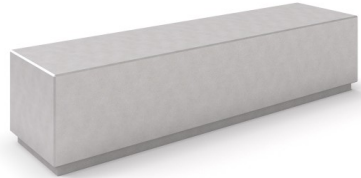

# DECO concrete bench 5

Code: ST-01-DCRB-005 / ST-01-DCRS-005

Social-emotional

Socialisation

Sitting

Resting

## Description

Deco concrete bench available in 2 colour versions: WHITE and GREY without backrest. The bench keeps the modern and fresh look of urban furniture and urban space by using simple, light and smooth concrete forms.

## Product details

- Dimensions (LxWxH): 2 x 0,5 x 0,45 m
- Weight: 1100 kg

## Materials

The basis of the bench is made of smooth decorate concrete available in 2 color versions (white deco concrete or grey deco concrete).

All images are for illustration purpose only and may vary from the actual product.