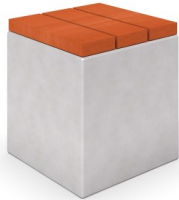

DECO concrete bench 6

Code: ST-01-DCRB-006 / ST-01-DCRS-006

Social-emotional

Socialisation

Sitting

Resting

Description

Deco concrete bench available in 2 colour versions: **WHITE** and **GREY** without backrest. The seat is made of wood. The bench keeps the modern and fresh look of urban furniture and urban space by using simple, light and smooth concrete forms in hand with wood.

White deco concrete bench 6 code: ST-01-DCRB-006

Grey deco concrete bench 6 code: ST-01-DCRS-006

Product details

- Dimensions (LxWxH): 0,41 x 0,41 x 0,45 m
- Weight: 165 kg

Materials

The basis of the bench is made of smooth decorate concrete available in 2 colour versions (white deco concrete or grey deco concrete). The seat can be made of 2 types of wood (spruce wood, exotic wood) available in 10 colours.