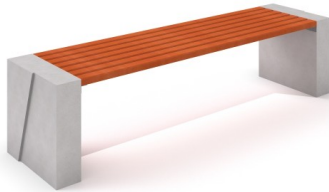

# DECO concrete bench 10

Code: ST-01-DCRB-010

Social-emotional

Socialisation

Sitting

Resting

## Description

Deco concrete bench available in 2 colour versions: **WHITE** and **GREY** without backrest. The seat is made of wood. The bench keeps the modern and fresh look of urban furniture and urban space by using simple, light and smooth concrete forms in hand with wood.

White deco concrete bench 10 code: ST-01-DCRB-010

Grey deco concrete bench 10 code: ST-01-DCRS-010

## Materials

The basis of the bench is made of smooth decorate concrete available in 2 colour versions (white deco concrete or grey deco concrete). The seat can be made of 2 types of wood (spruce wood, exotic wood) available in 10 colours.