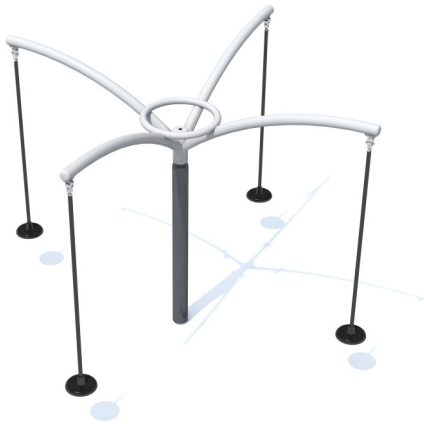

MONSOON 4

Code: GM0724

Physical

Social-emotional

Spinning

Socialisation

Balancing

Description

Hanging roundabout with 4 arms and 4 seats suspended on the chains. The upper part is rotating.

Playground device consists of

- 4x seats located at the ending of the arms

Product details

- Dimensions: 3,44 x 3,44 x 2,50 m
- Safety area: 9,47 x 9,47 m plus 1 m for obstacle free zone
- Freefall height: 1,50 m
- Age: above 5 years
- A certificate confirming compatibility with norm EN 1176

Materials

Construction made of galvanized steel and powder painted with round profiles. The seats made of aluminum and cover by rubber. The chains made of galvanized steel - rubber chain cover.

All images are for illustration purpose only and may vary from the actual product.