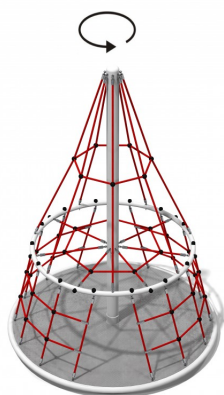

# MT. EVEREST

Code: GM0710

Physical

Social-emotional

Cognitive

Hanging

Spinning

Climbing

## Description

Net structure with rotation function and platform dedicated for children in age 3-15.

## Playground device consists of

- 1x central post
- 1x big circle
- 1x platform
- 3x climbing system - upper, middle and down

## Dimensions:

- 2,09 x 2,09 x 2,96 m
- Safety area: 6,09 x 6,09 m
- Free fall height: 1,98 m
- Certificate confirming compatibility with norm EN 1176