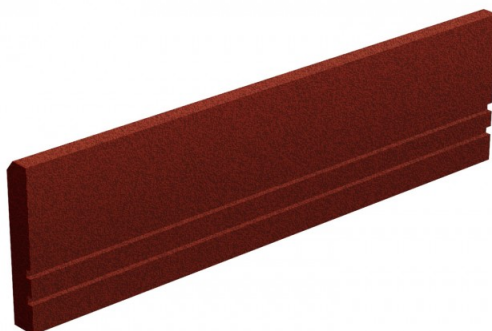

Path border 1000 x 250 x 50 mm

Code: FSP-K50-

Elastic element in the shape of border, size (LxWxH) 1000mm x 50mm x 250mm

Borders are made of SBR rubber granules mixed with polyurethane binder

In the lower part, elastic borders are equipped with technical channels for better fixing to the foundation.

The elements are intended for bordering safety surfaces, marking playgrounds, sports fields, etc.

Available colours:

- black
- red
- green
- gray
- blue