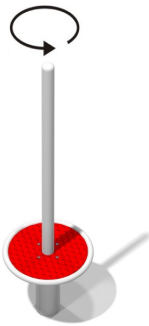

PIROUETTE

Code: GM0420

Physical

Spinning

Social-emotional

Balancing

Description

Spinner with diameter 0,3 m. Used components: galvanized steel and PE plate. Thanks to this solution the surface of the device is soft (more safe) and anti-slip. Moreover, it is not heating during sunny days and is not freezing during the winter.

Playground device consists of

- 1x post with a small rotating platform and long handle

Dimensions:

- 0,34 x 0,34 x 1,11 m
- Safety area: 3,34 x 3,34 m
- Free fall height: 0,28 m
- A certificate confirming compatibility with norm EN 1176

Materials

Construction made of galvanized steel and powder painted. The floor made of PE material.

We present a short video from the latest installation:

<https://www.youtube.com/watch?v=FkPRclFv3u8>

All images are for illustration purpose only and may vary from the actual product.