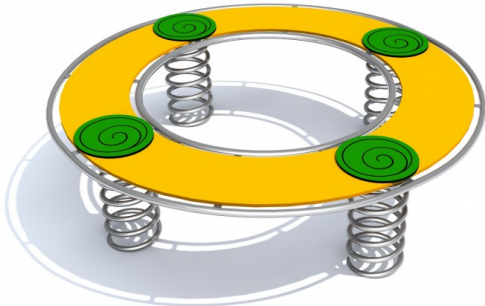

# RINGO

Code: K441

Physical

Rocking

Social-emotional

Socialisation

## Description

Playground spring toy with round platform which stylistics referring to the shapes of the snail and vivid colors. Construction made of stainless steel resistant to weather conditions and intensive use.

## Playground device consists of

- 4x springs made of powder-painted steel
- 1x round platform with 4 seats

## Materials

Construction made of stainless steel. The platform made of HDPE material.

We present a short video with this product from the latest completion:

<https://www.youtube.com/watch?v=Xmsm88M72Tc>