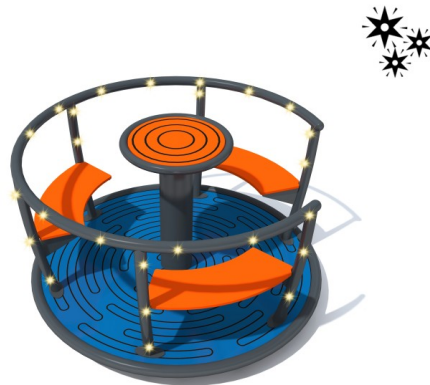

TORNADO 130 LUMO

Code: GM0147-1P-L-H

Description

Carousel with LUMO function – light and motion in one!

Turn an ordinary ride into an extraordinary adventure! Our carousel is equipped with the innovative **LUMO system** – a unique technology that generates colorful lights during motion. This makes every playtime a dynamic, multi-sensory experience that delights children of all ages.

The 1.30 m diameter carousel with three seats and a driving wheel ensures comfortable and safe play. The eye-catching lighting, built into a solid metal structure, gives every playground a modern and attractive appearance.

That's not all! The carousel does not require any external power source or batteries – energy is generated 100% by the movement of the toy, making it environmentally friendly and encouraging physical activity. The structure is made of corrosion-protected, powder-coated steel sheets and pipes in graphite color (RAL 7016). The floor is made of HPL board with LUMO engraving.

The LUMO Carousel is a new generation of playground entertainment – innovative, safe, and full of color!

The device includes

- LUMO light function
- 1 carousel with 3 seats

Product details

- Dimensions (LxWxH): 1.30 x 1.30 x 0.77 m
- Safety zone: 5.30 x 5.30 m