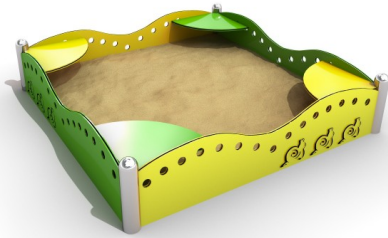

SABLO 3

Code: K953

Social-emotional

Cognitive

Creative

Sitting

Socialisation

Sensory integration

Description

Playground sandbox with stylistics referring to the shapes of the snail and vivid colors. Construction made of stainless steel resistant to weather conditions and intensive use. The panels and the seats made of HDPE material.

* All stainless steel Limako products are available in galvanized and powder painted version.

Playground device consists of

- 4x posts
- 4x panels
- 4x seats

Product details

- Dimensions: 1,50 x 1,50 x 0,35 m
- Safety area: 4,50 x 4,50 m
- Age: under 3 years
- A certificate confirming compatibility with norm EN 1176

Materials

Construction made of stainless steel. The panels and seats made of HDPE material.

All images are for illustrative purposes only and may vary from the actual product.