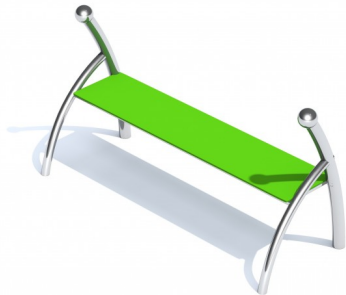

SEGO 1

Code: K901

Social-emotional

Sitting

Cognitive

Socialisation

Description

Playground bench without backrest with stylistics referring to the shapes of the snail and vivid colors. Construction made of stainless steel resistant to weather conditions and intensive use. The seat made of HDPE material. Thanks to this solution the seat it is not heating during sunny days and is not freezing during the winter. Posts ending with decorating round ball.

* All stainless steel Limako products are available in galvanized and powder painted version.

Playground device consists of

- 1x seat without backrest

Product details

- Dimensions: 1,55 x 0,61 x 0,83 m

Materials

Construction made of stainless steel. The seat made of HDPE material.

All images are for illustrative purposes only and may vary from the actual product.