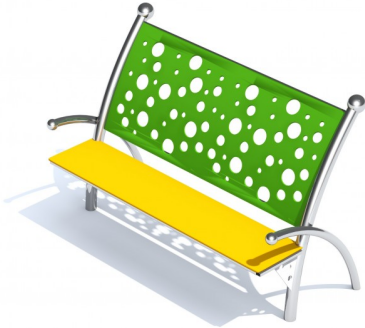

SEGO 2

Code: K902

Social-emotional

Sitting

Cognitive

Socialisation

Description

Playground bench with backrest and handles with stylistics referring to the shapes of the snail and vivid colors. Construction made of stainless steel resistant to weather conditions and intensive use. The seat and backrest made of HDPE material. Thanks to this solution the seat it is not heating during sunny days and is not freezing during the winter. Posts ending with decorating round ball.

* All stainless steel Limako products are available in galvanized and powder painted version.

Playground device consists of

- 1x seat with backrest and handles

Product details

- Dimensions: 1,60 x 0,66 x 1,05 m

Materials

Construction made of stainless steel. The seat and the backrest made of HDPE material.

All images are for illustrative purposes only and may vary from the actual product.