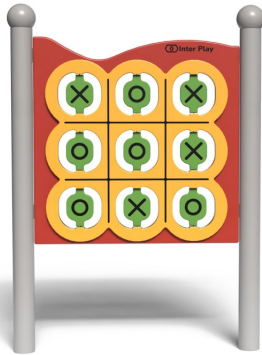

# EDITO 31

Code: IS-TA-214

Social-emotional

Cognitive

Creative

Integration

Sensory  
integration

Thinking

## Description

The sensory board **EDITO 31** panel with a “Tic-Tac-Toe” game is a modern, interactive playground feature that combines fun with the development of logical thinking skills. The device has been designed with children using wheelchairs in mind. The robust structure is made of black steel, galvanized and powder-coated to ensure high resistance to weather conditions. The panel is constructed from durable HPL material, while the tubes are finished with aesthetically pleasing spherical decorative elements. The rotating game components are easy to use, allowing even the youngest users to enjoy the panel freely while developing motor coordination and social skills. It is an excellent addition to recreational areas, kindergartens, and public spaces, combining educational value with engaging play.

## Playground device consists of

- 2 x posts
- 1 x panel with “Tic-Tac-Toe” game

## Product details

- Dimensions (LxWxH): 0,9 x 0,1 x 1,25 m
- Safety area (LxW): 3,9 x 3,1 m

- Age group: 2+
- Number of users: 2
- Dimensional differences of no more than +/- 5% are allowed.