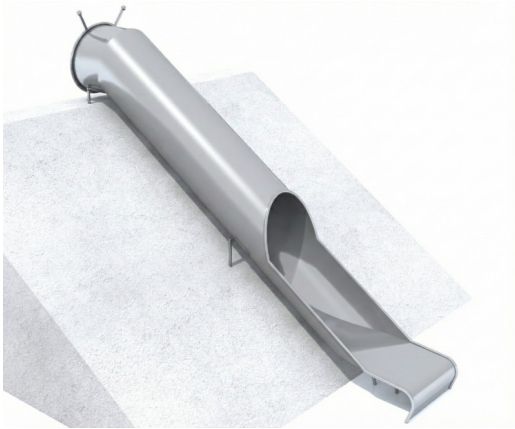

TUBO H2400

Code: IS-MO-506

Physical

Sliding down

Social-emotional

Socialisation

Description

The **TUBO H2400 tube slide** is a timeless playground element that provides children with dynamic and safe play. Its enclosed tube design adds excitement and creates unforgettable sliding experiences every time. It is perfect for any recreational space — both in parks and residential areas. High-quality workmanship guarantees durability, safety, and long-term use. The slide is designed for installation on an embankment, allowing it to be naturally and aesthetically integrated into the playground environment. Additionally, you can choose from various colour options to better match the equipment to its surroundings and enhance its character — this option is available at an extra cost; consult the seller for available colours.

The **TUBO H2400 tube slide** consists of a straight tube-shaped slide that ensures a safe descent. The structure is supported by six foundation legs made of stainless steel, providing high strength, complete corrosion resistance, as well as excellent stability and durability of the entire unit. The slide is made entirely of stainless steel AISI 304 (1.4301), with a sheet thickness of 2 mm and a 33.7 × 2 mm profile; the surface is bead-blasted, weather-resistant, and easy to maintain. The upper part of the slide is equipped with two handles finished with spherical elements, making it easier for children to enter safely at the start.

Playground device consists of

- 1 tube slide
- 6 foundation legs to embed

Product details

- Dimensions (L×W×H): 4,79 x 0,85 x 3,47 m
- Safety area (L×W): 8,29 x 4,15 m

- Maximum fall height: 0,34 m
- Embankment height (L1): 2000-2400 mm
- Embankment length (L2): 4292 mm
- Embankment width (L3): 3558 mm
- Age: 3+
- Number of users: 2
- Differences in dimensions no more than +/- 5% are acceptable