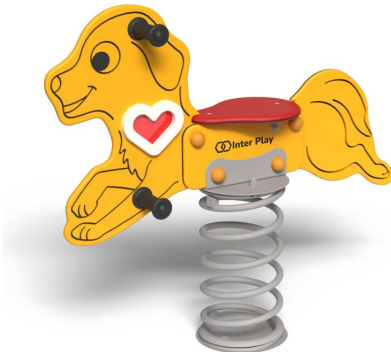

# DOG

Code: 01-BU-601

Physical

Social-emotional

Rocking

Sitting

Role-playing

## Description

The **Dog Spring toy** is a perfect addition to any playground. Designed with the youngest users in mind, it combines safety, durability and an attractive design that catches the attention of both children and parents. The central decorative element is a red heart placed on the side of the dog – a symbol of joy, friendship and positive emotions, which additionally stimulates the sense of touch and sight during play. The durable structure mounted on a steel spring ensures stability and safety, while the ergonomically shaped seat in a contrasting colour provides comfort. Comfortable handles and footrests make rocking easier, and durable, weather-resistant materials ensure long-term use. The entire unit is carefully finished with rounded edges for safety. It is an excellent choice for kindergartens, schools, housing estates and public spaces that aim to create a safe and positive play environment.

The **Dog Spring toy** has been designed with durability, safety and functionality in mind. The structure is made of hot-dip galvanized and powder-coated S235 steel, pipes with a diameter of 33.7 mm and wall thickness of 2 mm. The decorative element and the seat are made of 15 mm thick HDPE plastic. The handles are black and made of polypropylene. A decorative element in the shape of a heart made of colored, transparent plastic.

## Playground device consists of

- 1 dog-shaped spring toy
- 1 seat
- 2 handles
- 2 footrests

- 1 decorative heart-shaped element