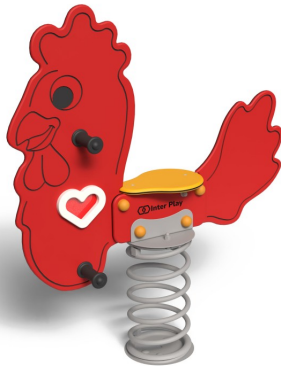

ROOSTER

Code: 01-BU-605

Physical

Social-emotional

Rocking

Sitting

Role-playing

Description

The **Rooster Spring toy** is a perfect addition to any playground. Designed with the youngest users in mind, it combines safety, durability, and an attractive design that captures the attention of both children and parents. The central decorative element is a red heart placed on the side of the rooster – a symbol of joy, friendship, and positive emotions that additionally stimulates the senses of touch and sight during play. The durable structure mounted on a steel spring ensures stability and safety, while the ergonomically shaped seat in a contrasting colour provides comfort. Comfortable handles and footrests make rocking easier, and durable, weather-resistant materials ensure long-term use. The entire unit is carefully finished with rounded edges for safety. It is an excellent choice for kindergartens, schools, housing estates, and public spaces that aim to create a safe and positive play environment.

The **Rooster Spring toy** has been designed with durability, safety, and functionality in mind. The structure is made of hot-dip galvanized and powder-coated S235 steel, pipes with a diameter of 33.7 mm and a wall thickness of 2 mm. The decorative element and the seat are made of 15 mm thick HDPE plastic. The handles in black colour are made of polypropylene. A decorative element in the shape of a heart made of colored, transparent plastic.

Playground device consists of

- 1 rooster-shaped spring toy
- 1 seat
- 2 handles
- 2 footrests